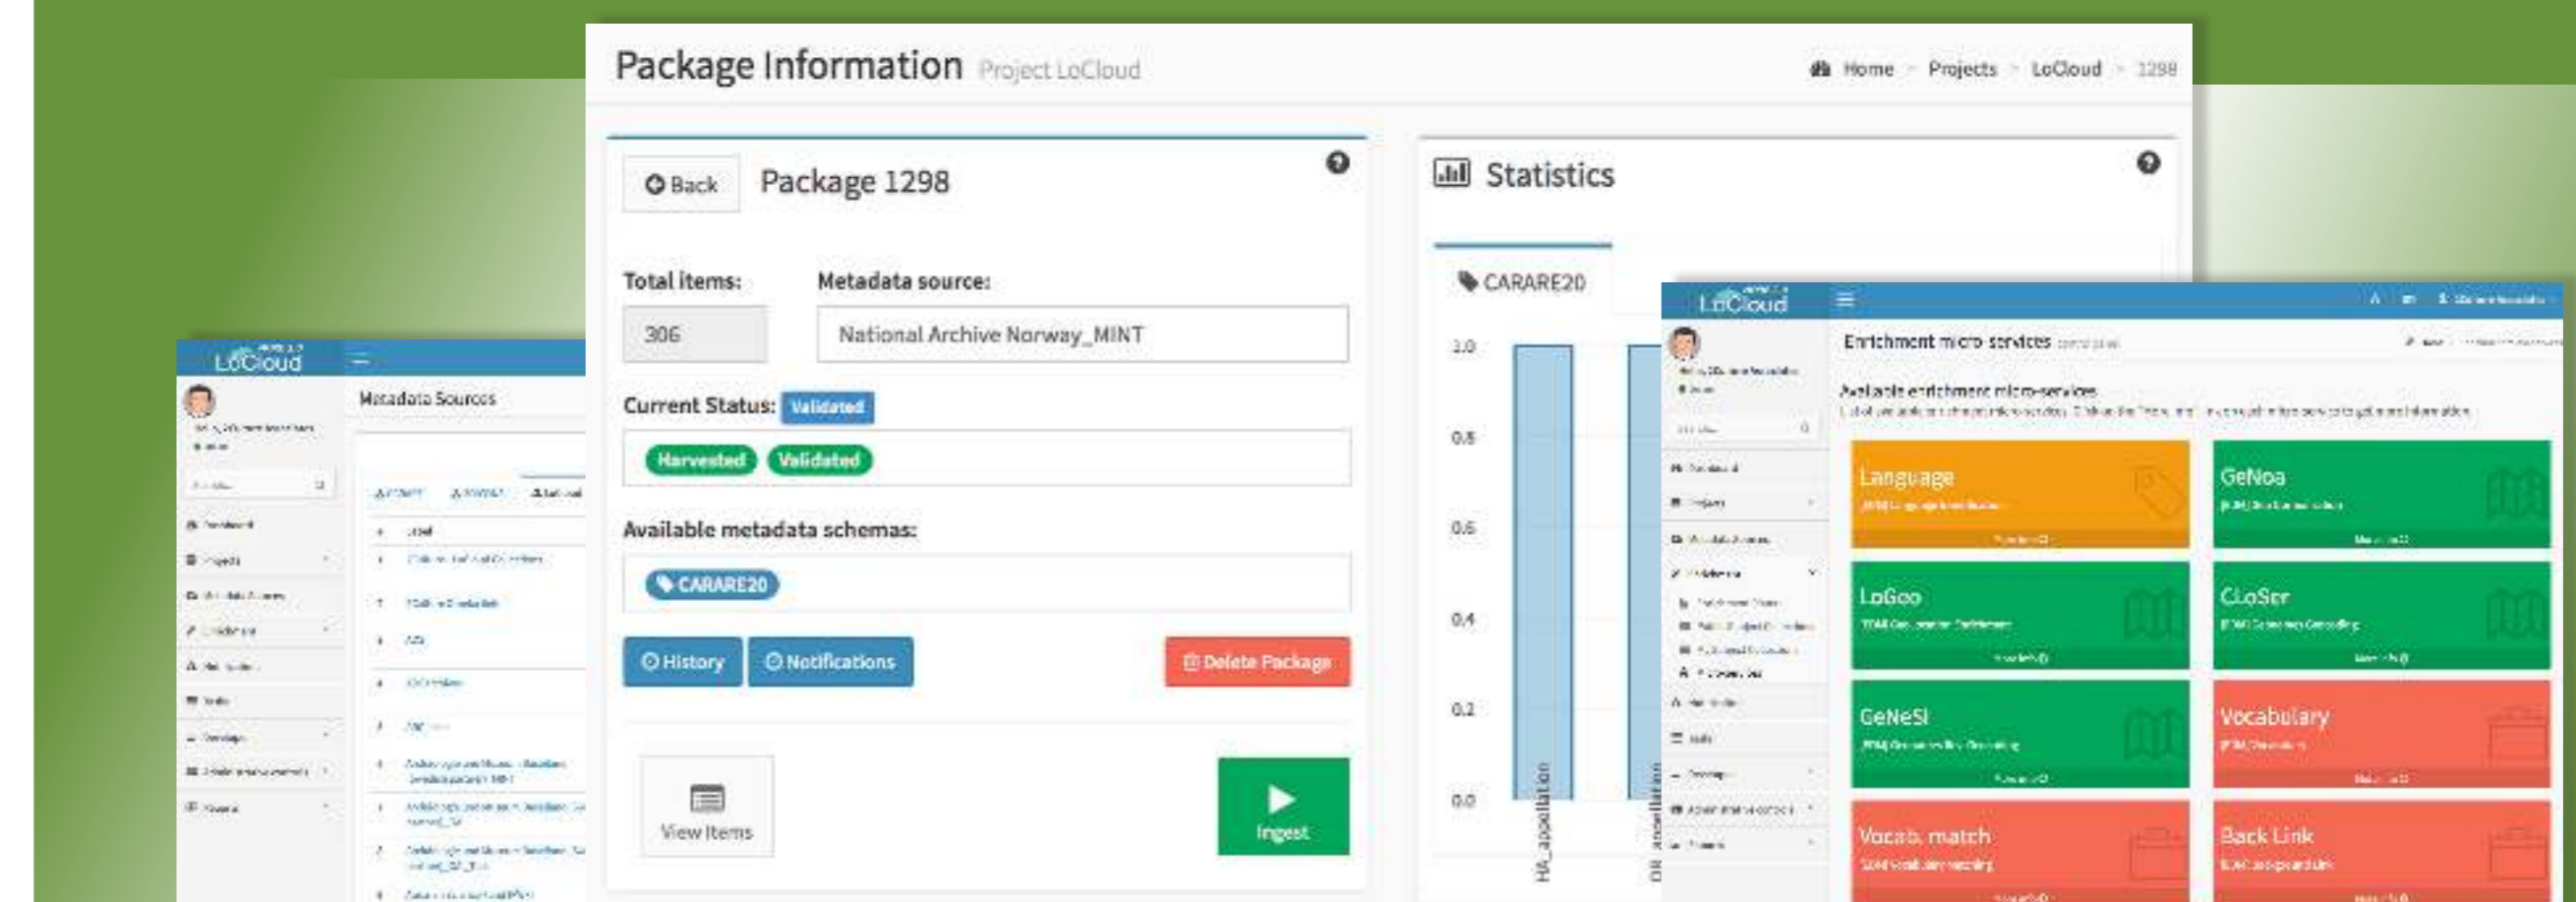

Other Services

Web Service that uses a REST interface Communicates with Wikimedia commons and facilitates the exchange of information which include:

- Title
- Description
- Date
- Image (url)
- Source

LoCloud Crawler

A set of tools to automatically extract structured metadata from HTML web pages.

Wikimedia

MORe

The services for harvest, Ingest, Validate, Transform, Enrich and Publish takes part in MORe, which has the following features:

- Enrichment micro-services
- Multiple input sources
- Curation oriented
- REST API support
- Many formats
- Easy to use
- Flexible
- Scalable

Enrichment Micro-services

Background Links

- Automatically links items in the collections to background information contained in Dbpedia pages.
- REST service

Thesauri

- Automatically links relevant information from the metadata to relevant classes in a provided vocabulary.
- REST service

Historic Place Names

- Semi-automatic historical geo-information management functions
- Designed for aggregation and enhanced usage of digital heritage information.
- REST API support