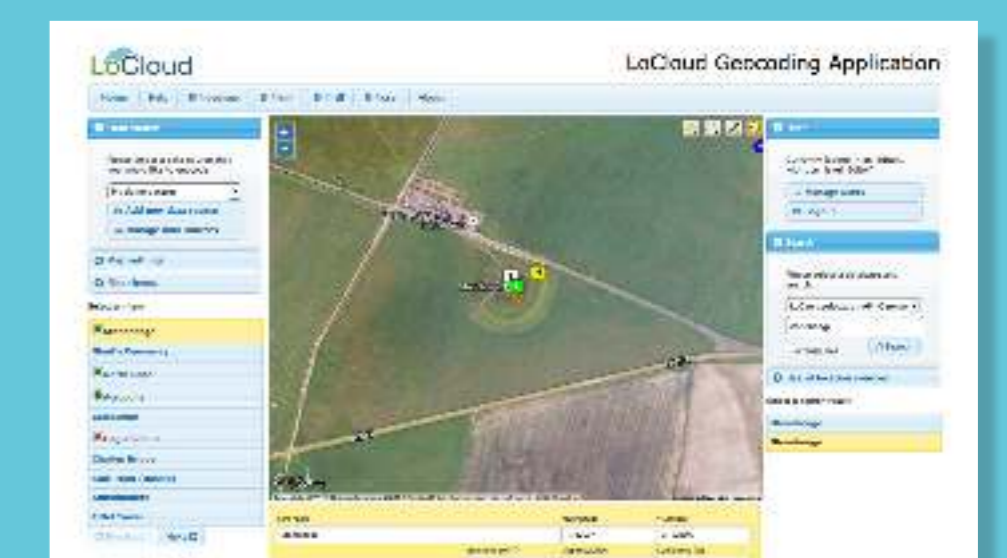

Geo-coding

- Facilitates geocoding of existing cultural heritage data without location information that can be resolved to coordinates
- REST API support